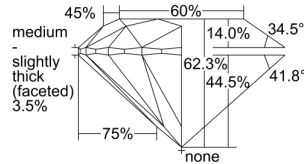

GIA®

FACSIMILE

GIA REPORT 6241658746

Verify this report at gia.edu

GIA DIAMOND DOSSIER®

January 09, 2017
GIA Report Number 6241658746
Shape and Cutting Style ..... Round Brilliant
Measurements ..... 5.93 - 5.96 x 3.70 mm

GRADING RESULTS

Carat Weight ..... 0.80 carat
Color Grade ..... G
Clarity Grade S11
Cut Grade ..... Excellent

ADDITIONAL GRADING INFORMATION

Polish ..... Excellent
Symmetry ..... Excellent
Fluorescence ..... None
Clarity Characteristics ..... Crystal, Cloud, Feather
Inspection(s): GIA 6241658746

PROPORTIONS

Profile to actual proportions

GRADING SCALES

GIA COLOR SCALE	GIA CLARITY SCALE	GIA CUT SCALE	
D	FLAWLESS	EXCELLENT	
E	INTERNALLY FLAWLESS		
F		VVS₁	VERY GOOD
G	VVS₂		
H	VS₁	GOOD	
I	VS₂		
J	S1₁	FAIR	
K	S1₂		
L	I₁	POOR	
M	I₂		
N	I₃		
O			
P			
Q			
R			
S			
T			
U			
V			
W			
X			
Y			
Z